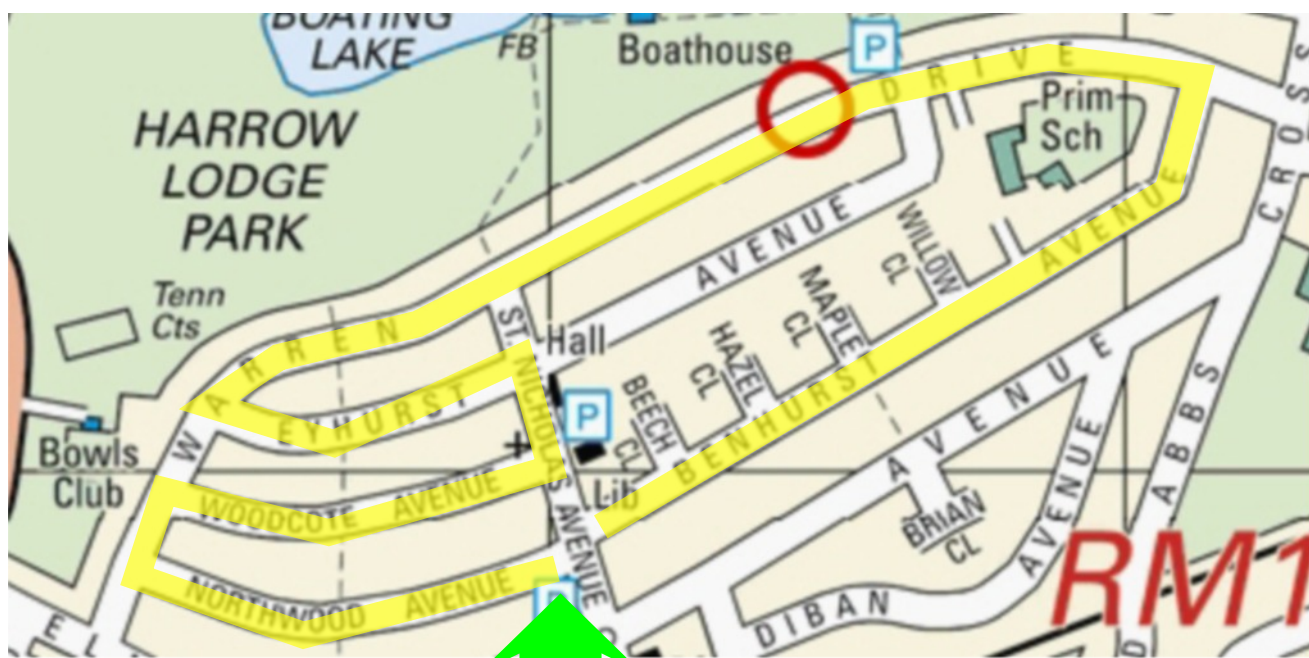

Hornchurch Round Table Christmas collection map

Warren Drive

Start